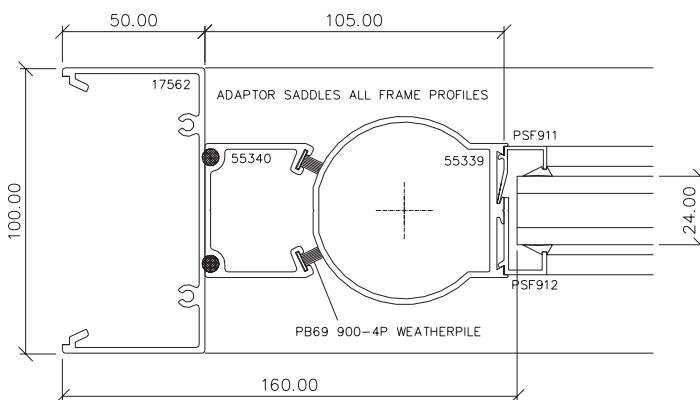

GLAZING

Single or double-glazed options in accordance with BS 6262 from 4mm - 24mm.

The glazing beads are fitted from the inside on this product dramatically increasing its security level. The external security beads are permanently screwed into position.

FIRE ESCAPE

Full choice of Fire Escape Hardware including full width crash bars or "Panic Paddles".

ANCILLARY PROFILES

Cills, Frame Extensions and Couplings are available.

AM Profiles Ltd reserve the right to change designs and specification without prior notification.

Drawings not to scale

Typical Double Door Detail

Anti Finger Trap Stile

Tel: 01246 856000
Fax: 01246 855105
E-mail sales@amprofiles.com
www.amprofiles.com