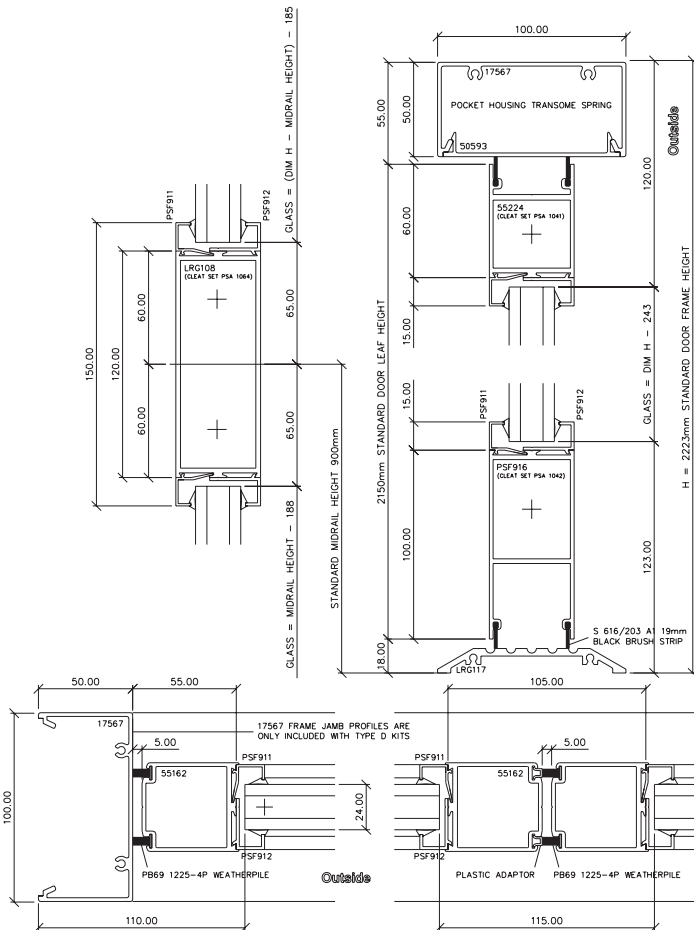

GLAZING

Single or double-glazed options in accordance with BS 6262 from 4mm - 24mm.

The glazing beads are fitted from the inside on this product dramatically increasing its security level. The external security beads are permanently screwed into position.

FIRE ESCAPE

Full choice of Fire Escape Hardware including full width crash bars or "Panic Paddles".

ANCILLARY PROFILES

Cills, Frame Extensions and Couplings are available.

AM Profiles Ltd reserve the right to change designs and specification without prior notification.

Drawings not to scale

Typical Double Door Detail

Anti Finger Trap Stile

Tel: 01246 856000
Fax: 01246 855105
E-mail sales@amprofiles.com
www.amprofiles.com