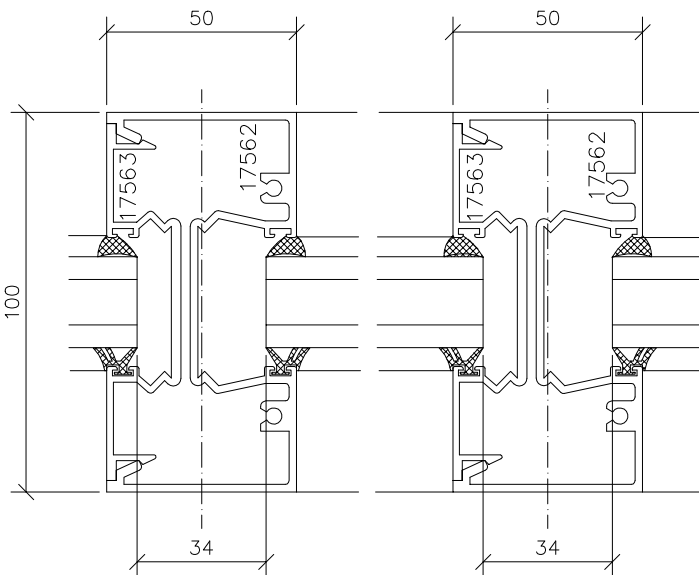

Single Glazed Framing

Outside

REFER TO GASKET CHART FOR PART NUMBERS THAT ARE APPROPRIATE TO THE THICKNESS OF GLASS

Double Glazed Framing

Outside