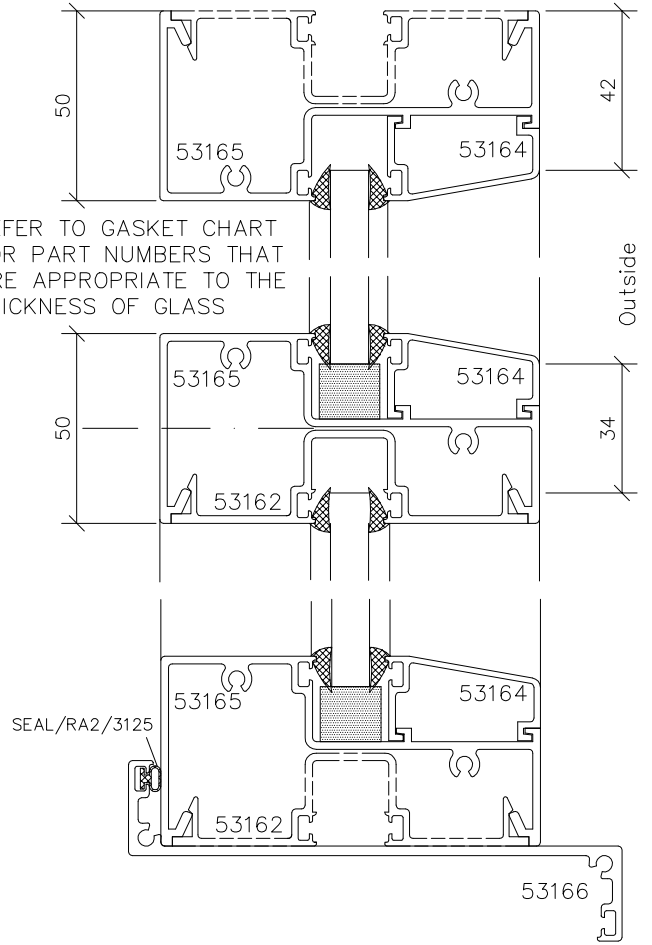

Single Glazed Framing

Outside

REFER TO GASKET CHART FOR PART NUMBERS THAT ARE APPROPRIATE TO THE THICKNESS OF GLASS

Double Glazed Framing

Outside