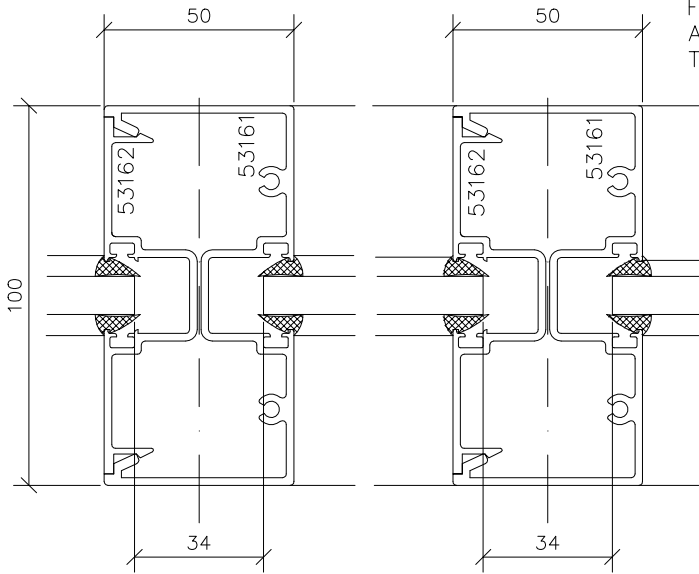

Single Glazed Framing

Outside

REFER TO GASKET CHART FOR PART NUMBERS THAT ARE APPROPRIATE TO THE THICKNESS OF GLASS

Double Glazed Framing

Outside